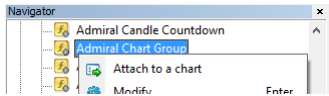

### 1. Admiral Connect

MT4 Supreme Edition MetaTrader 4

.zip Admiral-MT4-Apps.exe .zip

MetaTrader  
Admiral Connect Windows

MT4  
1.  
2.  
3.