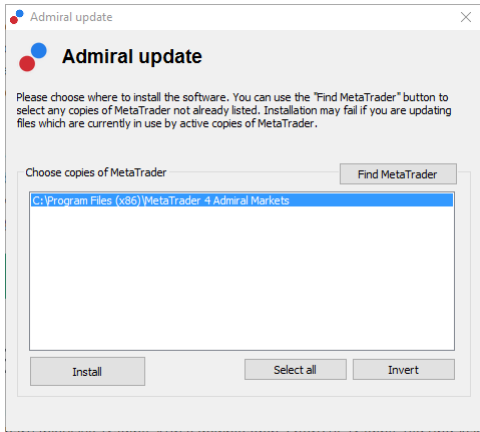

## MT4 Supreme Edition Stay Connected

MT4 Supreme Edition  
MT5 Supreme Edition  
MetaTrader 5

### 1. Admiral Connect

MT4 Supreme Edition MetaTrader 4

.zip Admiral-MT4-Apps.exe .zip

MetaTrader  
Admiral Connect Windows

MT4  
1.  
2.  
3.